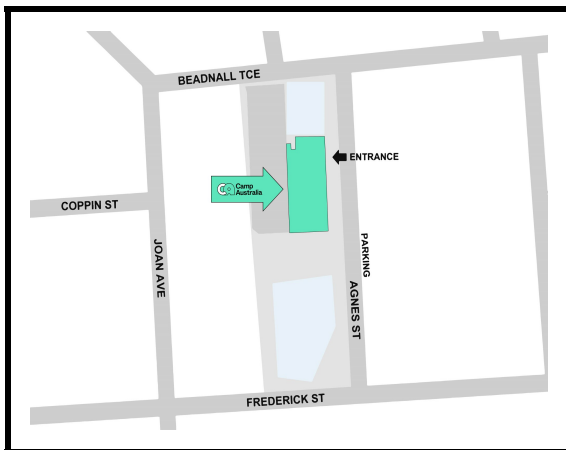

Pupil Free Day

Date: 07-Mar-2025

Time: 07:00 to 18:15

Location:

The Before and After School Care Room at SA Our Lady of Grace School

Fees:

\$72.91

\$7.29 after max. CCS*