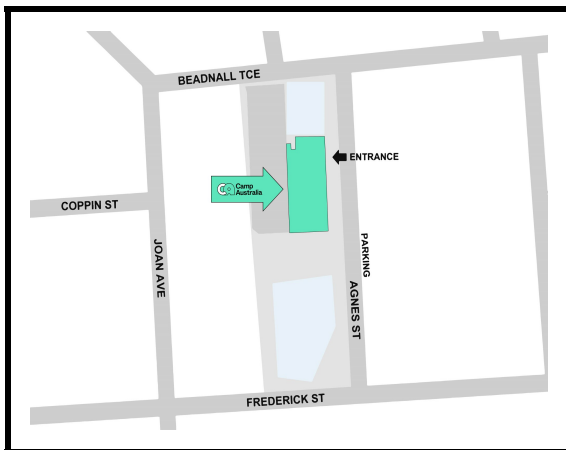

Pupil Free Day

Date: 11-Apr-2025

Time: 07:00 to 18:15

Location:

The Before and After School Care Room at SA Our Lady of Grace School

Fees:

\$72.91

\$7.29 after max. CCS*